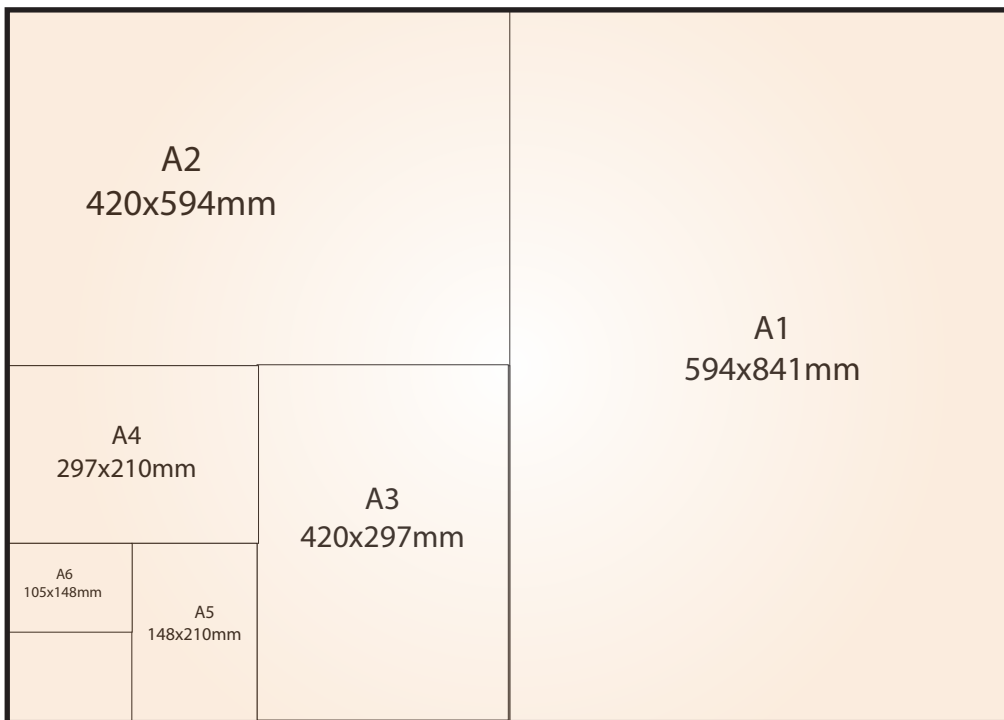

WWW.STAMPHERO.COM

PAPER SIZES EXPLAINED

You have got to admit sometimes paper sizes could be a bit confusing. So we have created this simple paper layout chart to explain to you the sizes of graphics we use for some of our display products to make your life easier.

A0
841x1189mm

Paper Size	MM x MM
A0	841 x 1189
A1	594 x 841
A2	420 x 594
A3	297 x 420
A4	210 x 297
A5	148 x 210
A6	105 x 148